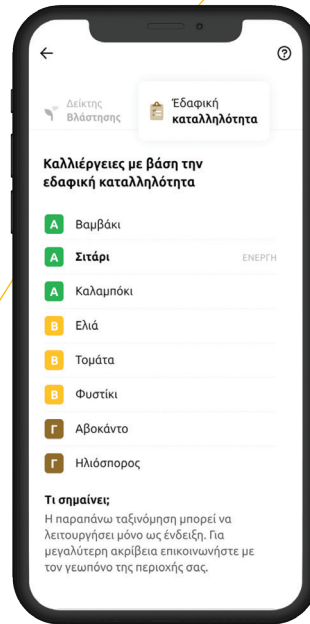

“Spray” at the right time

With the fit-to-spray index, you can identify the most suitable spraying conditions quickly and easily. That means less spraying, greater efficiency and products of a higher quality.

Find the ideal field for your crops

The app includes over 140 crops that are arranged according to various soil and climate conditions. This means that you now have clear and accurate information regarding the crops that will thrive in your field and which fields are suitable for growing specific crops.