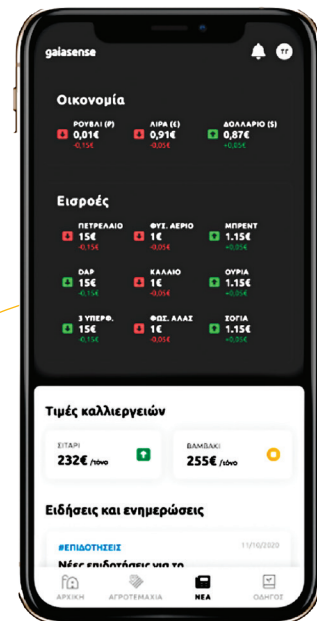

A network of journalists at your side at all times

Get the latest updates and notifications on your phone, and make sure you receive all important information regarding your crop production and subsidies.