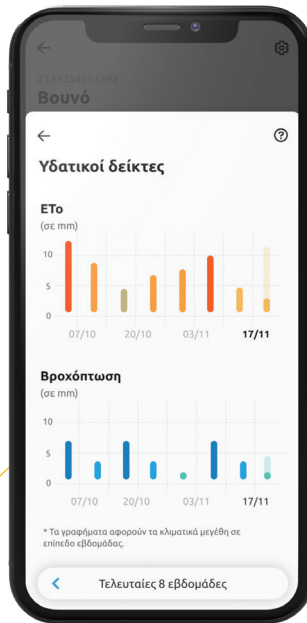

Let's see why it is worth having the **gaiasense1** app on your phone

Better organization, less time spent

After uploading all your fields to your mobile phone, you will receive specialized information about each one, when you need it, in real time, wherever you are. In this way, you can organize your work more easily and save valuable time and money.

Weather forecast for your area. Not for the whole region

The gaiasense1 app provides a reliable weather forecast for each one of your fields, which includes specialized meteorological data and warnings for extreme weather events, sent 48 hours in advance.

Let others sit around listening to the forecast for the whole region...

1

Watch your crop grow, without any hassle

Take a look and see how slowly or how rapidly your crops are growing; it's as simple as that. Without having to visit the field, without any hassle.

Water availability indexes for better irrigation

By monitoring the evapotranspiration baseline and precipitation index at regular intervals, you are able to improve your irrigation management. As a result, water is not wasted and your farmland avoids excess moisture.