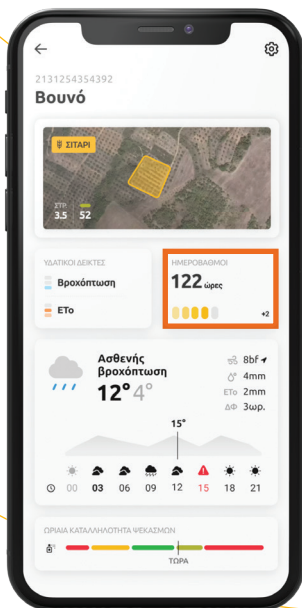

Let's see why it is worth having the **gaiasense1** app on your phone

Better organization, less time spent

After uploading all your fields to your mobile phone, you will receive specialized information about each one, when you need it, in real time, wherever you are. In this way, you can organize your work more easily and save valuable time and money.

Weather forecast for your area. Not for the whole region

The gaiasense1 app provides a reliable weather forecast for each one of your fields, which includes specialized meteorological data and warnings for extreme weather events, sent 48 hours in advance.

Let others sit around listening to the forecast for the whole region...

1

Watch your crop grow, without any hassle

Take a look and see how slowly or how rapidly your crops are growing; it's as simple as that. Without having to visit the field, without any hassle.

Water availability indexes for better irrigation

By monitoring the evapotranspiration baseline and precipitation index at regular intervals, you are able to improve your irrigation management. As a result, water is not wasted and your farmland avoids excess moisture.