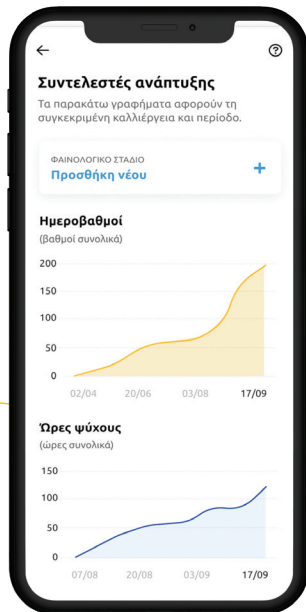

Let's see why it is worth having the **gaiasense1** app on your phone

Better organization, less time spent

After uploading all your fields to your mobile phone, you will receive specialized information about each one, when you need it, in real time, wherever you are. In this way, you can organize your work more easily and save valuable time and money.

Weather forecast for your area. Not for the whole region

The gaiasense1 app provides a reliable weather forecast for each one of your fields, which includes specialized meteorological data and warnings for extreme weather events, sent 48 hours in advance.

Let others sit around listening to the forecast for the whole region...

1

Watch your crop grow, without any hassle

Take a look and see how slowly or how rapidly your crops are growing; it's as simple as that. Without having to visit the field, without any hassle.

Water availability indexes for better irrigation

By monitoring the evapotranspiration baseline and precipitation index at regular intervals, you are able to improve your irrigation management. As a result, water is not wasted and your farmland avoids excess moisture.