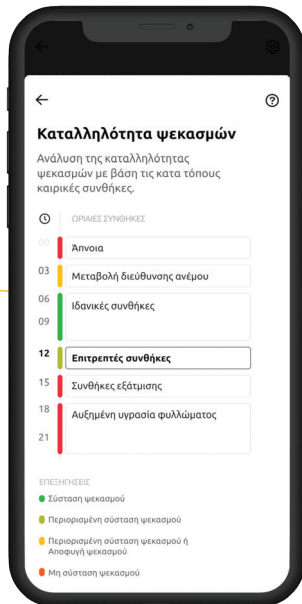

Weather forecast for your area. Not for the whole region

The gaiasense1 app provides a reliable weather forecast for each one of your fields, which includes specialized meteorological data and warnings for extreme weather events, sent 48 hours in advance.

Let others sit around listening to the forecast for the whole region...

1

Watch your crop grow, without any hassle

Take a look and see how slowly or how rapidly your crops are growing; it's as simple as that. Without having to visit the field, without any hassle.

Water availability indexes for better irrigation

By monitoring the evapotranspiration baseline and precipitation index at regular intervals, you are able to improve your irrigation management. As a result, water is not wasted and your farmland avoids excess moisture.

Find the ideal field for your crops

The app includes over 140 crops that are arranged according to various soil and climate conditions. This means that you now have clear and accurate information regarding the crops that will thrive in your field and which fields are suitable for growing specific crops.