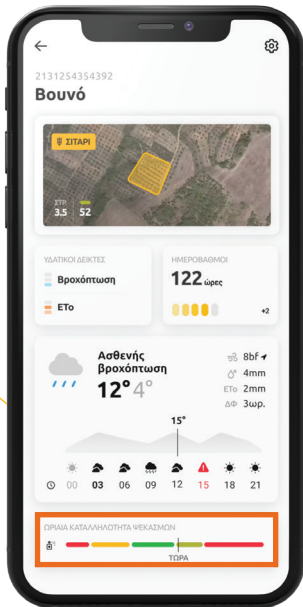

Weather forecast for your area. Not for the whole region

The gaiasense1 app provides a reliable weather forecast for each one of your fields, which includes specialized meteorological data and warnings for extreme weather events, sent 48 hours in advance.

Let others sit around listening to the forecast for the whole region...

1

Watch your crop grow, without any hassle

Take a look and see how slowly or how rapidly your crops are growing; it's as simple as that. Without having to visit the field, without any hassle.

Water availability indexes for better irrigation

By monitoring the evapotranspiration baseline and precipitation index at regular intervals, you are able to improve your irrigation management. As a result, water is not wasted and your farmland avoids excess moisture.

Find the ideal field for your crops

The app includes over 140 crops that are arranged according to various soil and climate conditions. This means that you now have clear and accurate information regarding the crops that will thrive in your field and which fields are suitable for growing specific crops.