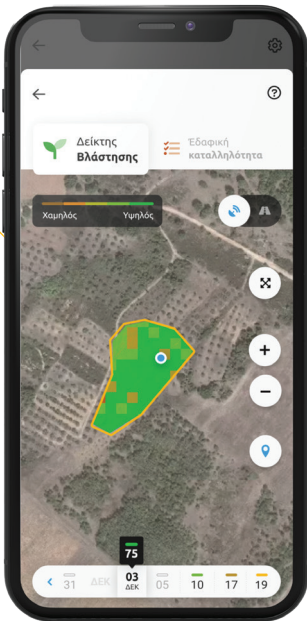

Find the ideal field for your crops

The app includes over 140 crops that are arranged according to various soil and climate conditions. This means that you now have clear and accurate information regarding the crops that will thrive in your field and which fields are suitable for growing specific crops.

1

Give your field a quick check-up

Monitor the NDVI vegetation index during the growing season and use satellite images to identify any issues affecting your crops. For example, enemies and diseases, weeds, irrigation difficulties, fertilizer problems... A regular check-up indeed!

Answers to your questions on smart farming

Do you have questions on smart farming? Go to [gaiasense1](#), click on the digital guide and find all the answers on irrigation, fertilizers, plant protection, smart farming and many more agricultural issues.