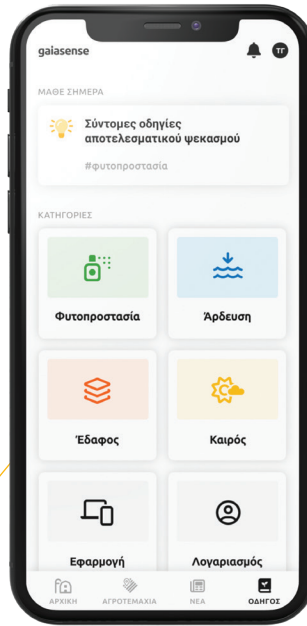

1

Give your field a quick check-up

Monitor the NDVI vegetation index during the growing season and use satellite images to identify any issues affecting your crops. For example, enemies and diseases, weeds, irrigation difficulties, fertilizer problems... A regular check-up indeed!

Answers to your questions on smart farming

Do you have questions on smart farming? Go to [gaiasense1](#), click on the digital guide and find all the answers on irrigation, fertilizers, plant protection, smart farming and many more agricultural issues.