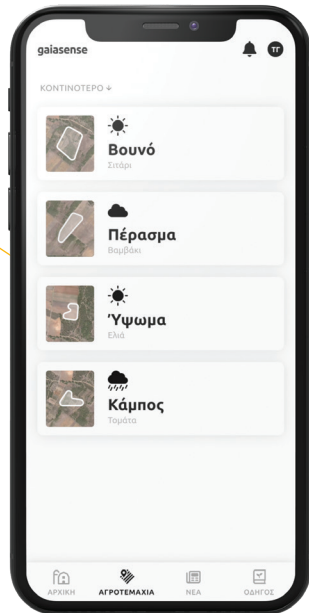

With the 3 gaisense app programs, you'll be ready to go!

Take the first step into the digital era... and learn more about your farmland

The opportunities offered by gaiasense are in your hands. gaiasense1 is the first and only smart farming app for mobile phones, that includes all information you need for your farmland and crops.

gaiasense1 is your first step towards the digital era in farming. That is why we have paid particular attention to the app's design and content. We have created simple functions that are easy-to-understand, and exploit all our extensive scientific and technological knowledge, in order to offer you valuable advice for each one of your fields. Useful tools, indexes and charts are used to facilitate your work and improve your performance. We have also added digital guides, news and notifications, so that you receive information directly regarding your crop production, just by checking your mobile phone.

Let's see why it is worth having the **gaiasense1** app on your phone

Better organization, less time spent

After uploading all your fields to your mobile phone, you will receive specialized information about each one, when you need it, in real time, wherever you are. In this way, you can organize your work more easily and save valuable time and money.

Weather forecast for your area. Not for the whole region

The gaiasense1 app provides a reliable weather forecast for each one of your fields, which includes specialized meteorological data and warnings for extreme weather events, sent 48 hours in advance.